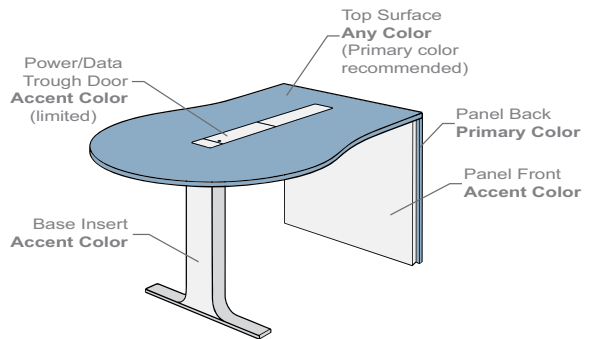

For Rapport Conference and Media Table tops, chose from any SurfaceWorks' laminate & edge options.

■ Power/Data Trough door standard color palette

212
Cocoa Pear

185
Friar Walnut

MEDIA TABLE

CM Model

PM Model

CX Model

PX Model

CONFERENCE TABLE

T-Base

X-Base

ISLAND

CREDENZAS

Buffet Height