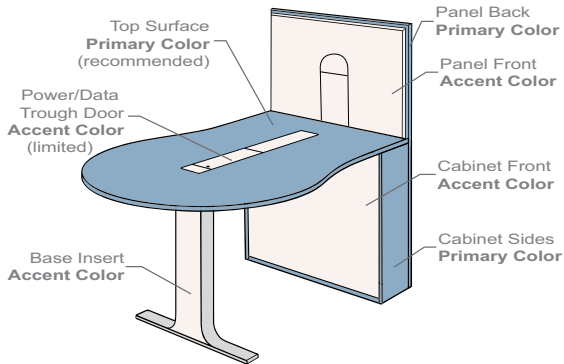

For Rapport Conference and Media Table tops, chose from any SurfaceWorks' laminate & edge options.

■ Power/Data Trough door standard color palette

212
Cocoa Pear

185
Friar Walnut

MEDIA TABLE

CM Model

PM Model

CX Model

PX Model

CONFERENCE TABLE

T-Base

X-Base

ISLAND

CREDENZAS

Buffet Height