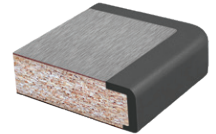

A-SERIES PURTECH URETHANE EDGE MODELS:

Urethane profile on all sides of the table top; ideal when people are seated all around the table, such as for conference, meeting & hospitality spaces. A-Series urethane edge models are available in all 75 standard colors, which include matches to all 13 izzy+ colors.

MA1
Bullnose Profile

MA2
No-Drip Profile

MA3
Large Eased Profile

MA4
Waterfall Profile

MA7
Eased Profile

MT1
Knife Profile

MT6
Comfort Profile

MT9
Ultra-Flex™ Profile

Y-SERIES PURTECH URETHANE EDGE MODELS:

Urethane edge profile is on the user side of the table, with thin, flat urethane continuing seamlessly on the remaining non-user sides. Primarily used for training tables, Y-Series edge models allow for flush connections between tops when connected or placed side-by-side, and colors are not restricted as they are with F-Series models. Y-Series urethane edge models are available in all 75 standard colors, which include matches to all 13 izzy+ colors.

MT2Y
Dorsal Profile

MT6Y
Comfort Profile

MT9Y
Ultra-Flex™ Profile

F-SERIES PURTECH EDGE MODELS:

Urethane edge profile is on the user side only. Non-user sides consist of EB edgeband. Primarily for training tables and workspaces, this allows for flush connections between tops when connected or placed side-by-side, and the flexible mold process accommodates non-standard top lengths and some custom curved shapes. Standard colors for F-Series PurTech urethane edge models are generally restricted to those that are also available in EB edgeband (denoted by **F**), however you may specify a non-matching edgeband color.