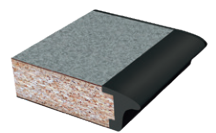

MT2Y
Dorsal Profile

MT6Y
Comfort Profile

MT9Y
Ultra-Flex™ Profile

F-SERIES PURTECH EDGE MODELS:

Urethane edge profile is on the user side only. Non-user sides consist of EB edgeband. Primarily for training tables and workspaces, this allows for flush connections between tops when connected or placed side-by-side, and the flexible mold process accommodates non-standard top lengths and some custom curved shapes. Standard colors for F-Series PurTech urethane edge models are generally restricted to those that are also available in EB edgeband (denoted by **F**), however you may specify a non-matching edgeband color.

MA1F
Bullnose Profile

MA3F
Large Eased Profile

MA4F
Waterfall Profile

MA7F
Eased Profile

MT2F
Dorsal Profile

MT9F
Ultra-Flex™ Profile

MT6F
Comfort Profile

MT1F
Knife Profile