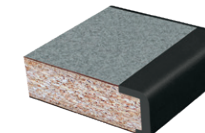

Y-SERIES PURTECH URETHANE EDGE MODELS:

Urethane edge profile is on the user side of the table, with thin, flat urethane continuing seamlessly on the remaining non-user sides. Primarily used for training tables, Y-Series edge models allow for flush connections between tops when connected or placed side-by-side, and colors are not restricted as they are with F-Series models. Y-Series urethane edge models are available in all 75 standard colors, which include matches to all 13 izzy+ colors.

MT2Y
Dorsal Profile

MT6Y
Comfort Profile

MT9Y
Ultra-Flex™ Profile

F-SERIES PURTECH EDGE MODELS:

Urethane edge profile is on the user side only. Non-user sides consist of EB edgeband. Primarily for training tables and workspaces, this allows for flush connections between tops when connected or placed side-by-side, and the flexible mold process accommodates non-standard top lengths and some custom curved shapes. Standard colors for F-Series PurTech urethane edge models are generally restricted to those that are also available in EB edgeband (denoted by **F**), however you may specify a non-matching edgeband color.

MA1F
Bullnose Profile

MA3F
Large Eased Profile

MA4F
Waterfall Profile

MA7F
Eased Profile

MT2F
Dorsal Profile

MT9F
Ultra-Flex™ Profile

MT6F
Comfort Profile

MT1F
Knife Profile