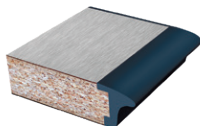

A-SERIES PURTECH URETHANE EDGE MODELS:

Urethane profile on all sides of the table top; ideal when people are seated all around the table, such as for conference, meeting & hospitality spaces. A-Series urethane edge models are available in all 75 standard colors, which include matches to all 13 izzy+ colors.

MA1
Bullnose Profile

MA2
No-Drip Profile

MA3
Large Eased Profile

MA4
Waterfall Profile

MA7
Eased Profile

MT1
Knife Profile

MT6
Comfort Profile

MT9
Ultra-Flex™ Profile

Y-SERIES PURTECH URETHANE EDGE MODELS:

Urethane edge profile is on the user side of the table, with thin, flat urethane continuing seamlessly on the remaining non-user sides. Primarily used for training tables, Y-Series edge models allow for flush connections between tops when connected or placed side-by-side, and colors are not restricted as they are with F-Series models. Y-Series urethane edge models are available in all 75 standard colors, which include matches to all 13 izzy+ colors.

MT2Y
Dorsal Profile

MT6Y
Comfort Profile

MT9Y
Ultra-Flex™ Profile

F-SERIES PURTECH EDGE MODELS:

Urethane edge profile is on the user side only. Non-user sides consist of EB edgeband. Primarily for training tables and workspaces, this allows for flush connections between tops when connected or placed side-by-side, and the flexible mold process accommodates non-standard top lengths and some custom curved shapes. Standard colors for F-Series PurTech urethane edge models are generally restricted to those that are also available in EB edgeband (denoted by **F**), however you may specify a non-matching edgeband color.