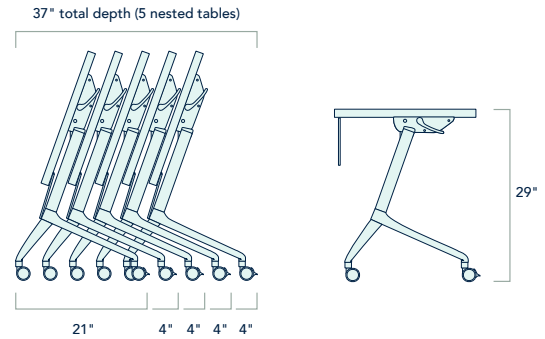

MT2F, MT2Y

WFSF

PK4F

Straight-on Nesting

Dax tables nest straight-on, with each nested table adding just 4" to the overall depth. Optional Wire Mesh Modesty panels swing clear when nesting.

WM6 Slim Wire Raceway

Featuring an "invisible hinge", the optional WM6 Slim Wire Raceway firmly secures to the Dax leg with adhesive tape for effortless wire management.

IzzyFlex Flexible Table Connectors

All Dax tables are pre-drilled for optional IzzyFlex Flexible Table Connectors, which come factory installed, or you can add them later as your table configuration needs evolve.

Shapes & Sizes

Rectangle

Sizes

24x36"	30x36"
24x48"	30x48"
24x54"	30x54"
24x60"	30x60"
24x66"	30x66"
24x72"	30x72"
24x84"	30x84"

Concave Rectangle

Sizes

24x36"	30x36"
24x48"	30x48"
24x54"	30x54"
24x60"	30x60"
24x66"	30x66"
24x72"	30x72"
24x84"	30x84"