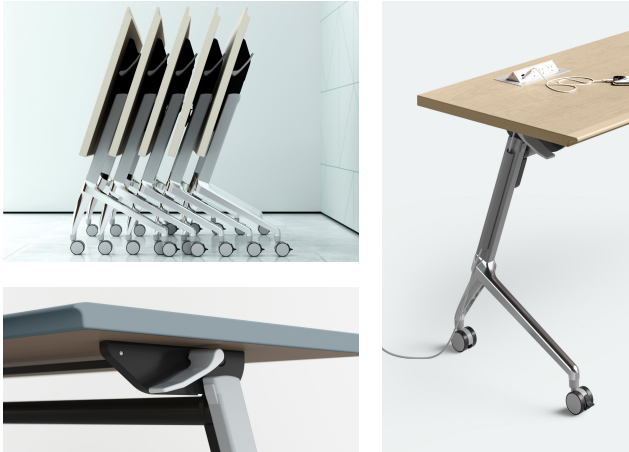

DESIGNER:
Eiji Kano

DAX™ TRAINING TABLES
CUT SHEET

OVERVIEW

Spoil meeting goers and educators forever with Dax. These training tables are made to move effortlessly. One moment they're nested tightly in a corner; the next, gliding effortlessly into whatever configuration one can dream up. With Dax, seating arrangements shift from "we'll make this work" to "what else can we do?" So, what will you do with Dax?

Key Technical Features

Casters: Two locking and two non-locking heavy-duty commercial casters.

Power: Perfectly pairs with Nacre.

Flipping Mechanism: Top flips easily with left and right release mechanisms. Locks in both open and closed position.

Additional Center Support: Maximizes table rigidity.

Leg Finish: Upper leg is 431 Metallic Silver powdercoat, Lower leg is 479 Polished Aluminum

Edge Options

Dax is available in several edge materials including urethane, wood and edgeband. Below are just a few of the many user-edge profile options.

Featuring an "invisible hinge", the optional WM6 Slim Wire Raceway firmly secures to the Dax leg with adhesive tape for effortless wire management.

IzzyFlex Flexible Table Connectors

All Dax tables are pre-drilled for optional IzzyFlex Flexible Table Connectors, which come factory installed, or you can add them later as your table configuration needs evolve.