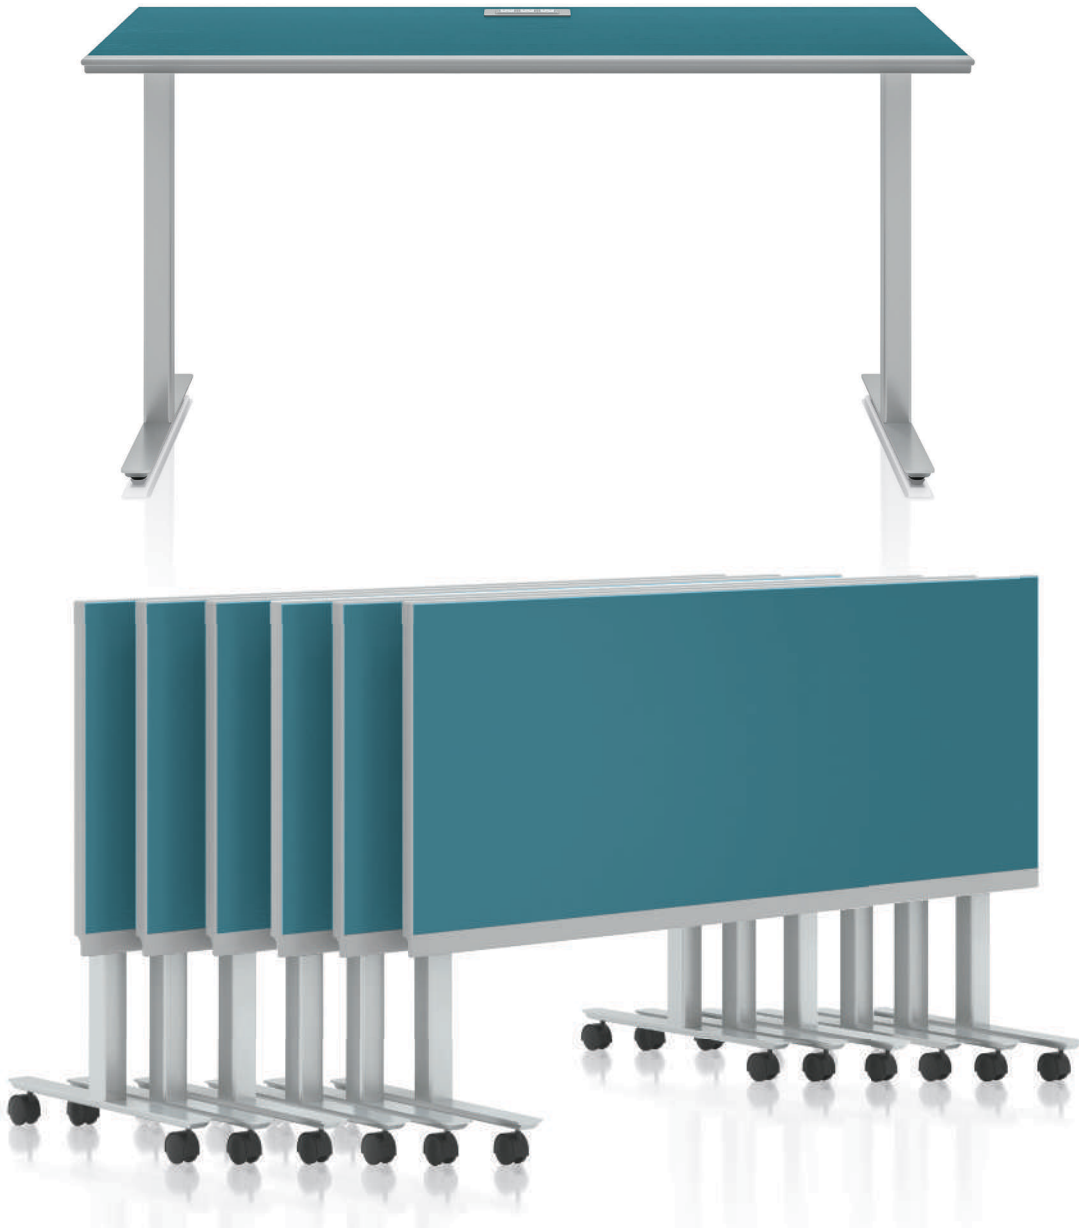

R a p p o r t [™]

Training Table

R a p p o r t™

Training Table

Who said you can't have style in training rooms? With Rapport Training Tables you can do just that. The low profile leg will allow for maximum user space and the available Ultra-Flip™ version makes for easy nesting and storage. Rectangles are available in widths of 18", 24" & 30" and lengths from 42"-84". Trapezoids, Crescents, Quarter-Rounds and Half-Rounds are available to complete any desired configuration.

Rapport was designed by Jim Contois.

SurfaceWorks®

www.surfaceworks.us

414.570.2677