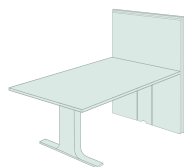

RAPPORT OVERVIEW

For more product information including table shapes, heights, widths and lengths, visit our complete spec guide at www.surfaceworks.us.

CONFERENCE & CREDENZA

Wall-Mount

MEETING & MEDIA

PM*

ISLAND & TRAINING

---

*Available in multiple heights. See complete statement of line at www.surfaceworks.us.