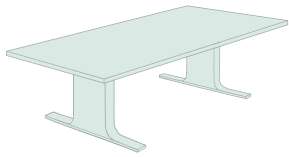

RAPPORT OVERVIEW

For more product information including table shapes, heights, widths and lengths, visit our complete spec guide at www.surfaceworks.us.

CONFERENCE & CREDENZA

T-Base