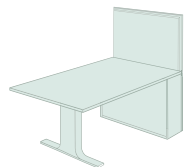

RAPPORT OVERVIEW

For more product information including table shapes, heights, widths and lengths, visit our complete spec guide at www.surfaceworks.us.

CONFERENCE & CREDENZA

Wall-Mount

MEETING & MEDIA

CM*

ISLAND & TRAINING

---

*Available in multiple heights. See complete statement of line at www.surfaceworks.us.