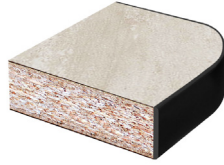

EDGE MODEL: EBR

Profile: 1.25" Flat
Application: A-Series (same profile on all sides)
Material: 3mm flex PVC
Corners: Radius

STANDARD EBR EDGE BAND COLORS*:

SOLIDS

■ E348 Designer White

◆ E004 Folkstone

◆ E026 Shaker Gray

◆ E048 Anchor Gray

◆ E300 Black

◆ E007 Pepperdust

◆ E395 Jute

◆ E089 Kodiak Brown

WOODGRAINS

■ E151 Classic Mahogany

■ E181 Tawny Maple

■ E192 Silver Madera

■ E193 Black Madera

■ E208 Washington Cherry

PATTERNS

■ E191 Graphite Veer

■ E188 Chateau Veer

■ E212 Cocoa Pear

■ E219 Clear Maple

KEY: ■ Matching Group 1 Laminate available
◆ Matching Urethane Edge available

*Additional colors are available; please inquire (availability varies).
Colors shown are representations; please request actual material samples for maximum color fidelity.