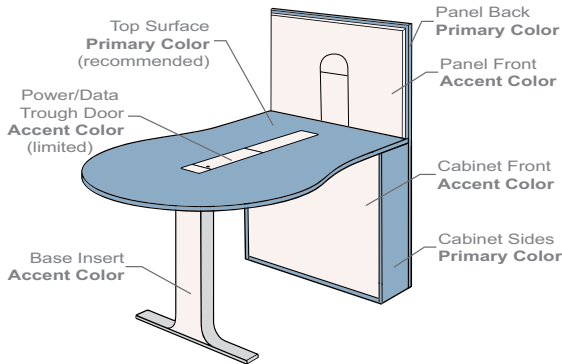

For Rapport Conference and Media Table tops, chose from any SurfaceWorks' laminate & edge options.

■ Power/Data Trough door standard color palette

212
Cocoa Pear

185
Friar Walnut

MEDIA TABLE

CM Model

PM Model

CX Model

PX Model

CONFERENCE TABLE

T-Base

X-Base

ISLAND

CREDENZAS

Buffet Height