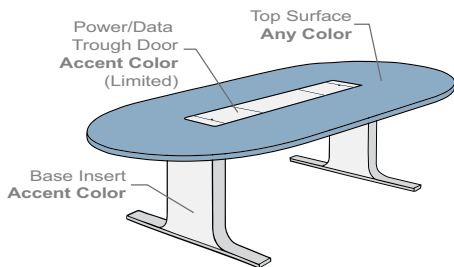

For Rapport Conference and Media Table tops, chose from any SurfaceWorks' laminate & edge options.

■ Power/Data Trough door standard color palette

212
Cocoa Pear

185
Friar Walnut

MEDIA TABLE

CM Model

PM Model

CX Model

PX Model

CONFERENCE TABLE

T-Base

X-Base

ISLAND

CREDENZAS

Buffet Height