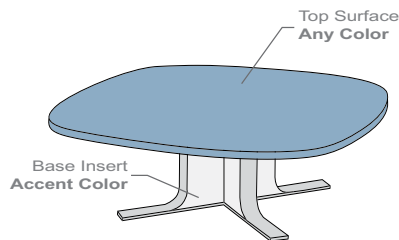

For Rapport Conference and Media Table tops, chose from any SurfaceWorks' laminate & edge options.

■ Power/Data Trough door standard color palette

212
Cocoa Pear

185
Friar Walnut

MEDIA TABLE

CM Model

PM Model

CX Model

PX Model

CONFERENCE TABLE

T-Base

X-Base

ISLAND

CREDENZAS

Buffet Height