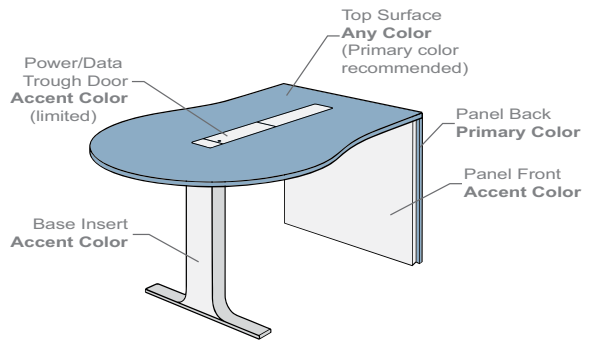

For Rapport Conference and Media Table tops, chose from any SurfaceWorks' laminate & edge options.

■ Power/Data Trough door standard color palette

212
Cocoa Pear

185
Friar Walnut

MEDIA TABLE

CM Model

PM Model

CX Model

PX Model

CONFERENCE TABLE

T-Base

X-Base

ISLAND

CREDENZAS

Buffet Height