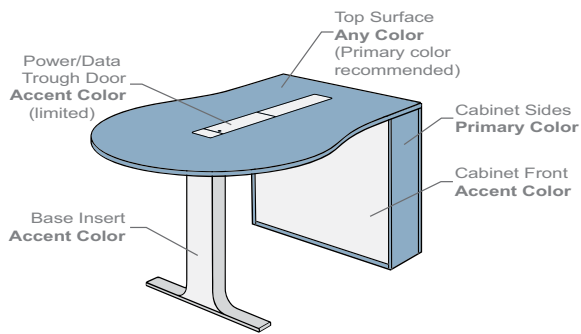

For Rapport Conference and Media Table tops, chose from any SurfaceWorks' laminate & edge options.

■ Power/Data Trough door standard color palette

212
Cocoa Pear

185
Friar Walnut

MEDIA TABLE

CM Model

PM Model

CX Model

PX Model

CONFERENCE TABLE

T-Base

X-Base

ISLAND

CREDENZAS

Buffet Height