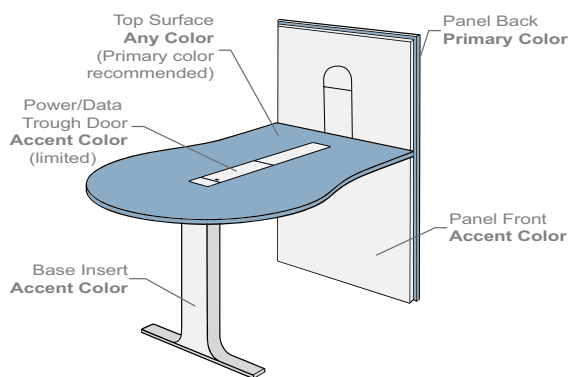

For Rapport Conference and Media Table tops, chose from any SurfaceWorks' laminate & edge options.

■ Power/Data Trough door standard color palette

212
Cocoa Pear

185
Friar Walnut

MEDIA TABLE

CM Model

PM Model

CX Model

PX Model

CONFERENCE TABLE

T-Base

X-Base

ISLAND

CREDENZAS

Buffet Height